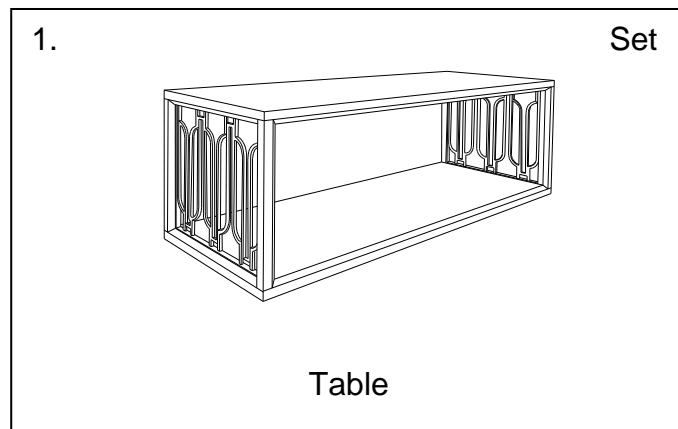

SCH-170205 AINSWORTH COFFEE TABLE-WHITE
SCH-170210 AINSWORTH COFFEE TABLE-DARK
ASSEMBLY INSTRUCTION

PARTS:

SCH-170205 AINSWORTH COFFEE TABLE-WHITE
SCH-170210 AINSWORTH COFFEE TABLE-DARK
ASSEMBLY INSTRUCTION

STEP 1

- If the floor is uneven adjust the levelers located at the underside of the Base, to do this lift Up the side that need to be elevated to provide access to the levelers, turn the leveler until adequate contact with the floor.