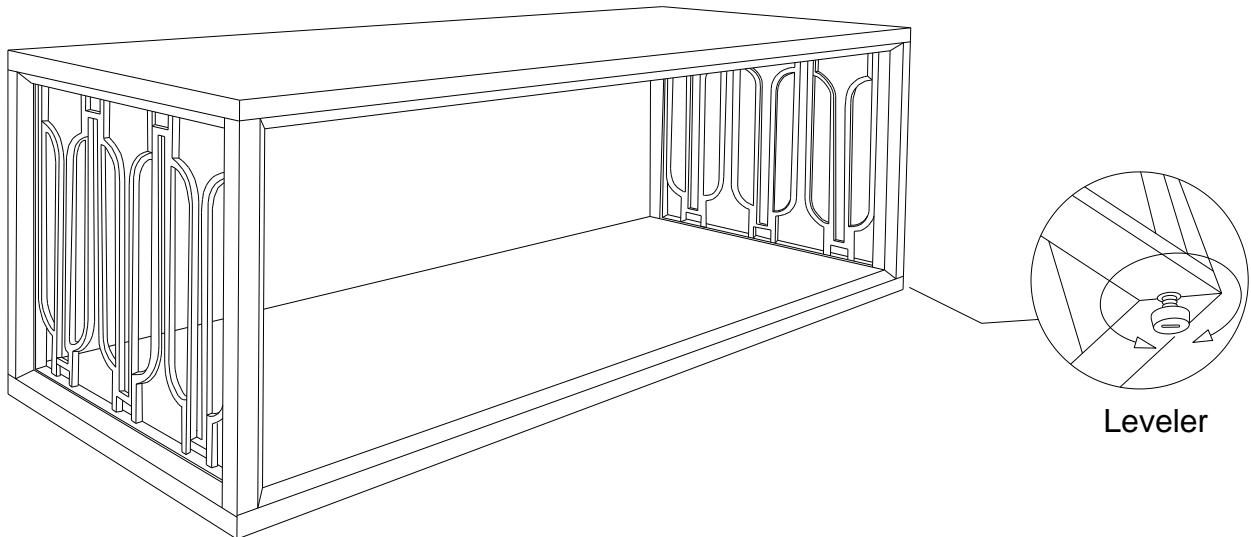

SCH-170205 AINSWORTH COFFEE TABLE-WHITE
SCH-170210 AINSWORTH COFFEE TABLE-DARK
ASSEMBLY INSTRUCTION

PARTS:

SCH-170205 AINSWORTH COFFEE TABLE-WHITE
SCH-170210 AINSWORTH COFFEE TABLE-DARK
ASSEMBLY INSTRUCTION

STEP 1

- If the floor is uneven adjust the levelers located at the underside of the Base, to do this lift Up the side that need to be elevated to provide access to the levelers, turn the leveler until adequate contact with the floor.