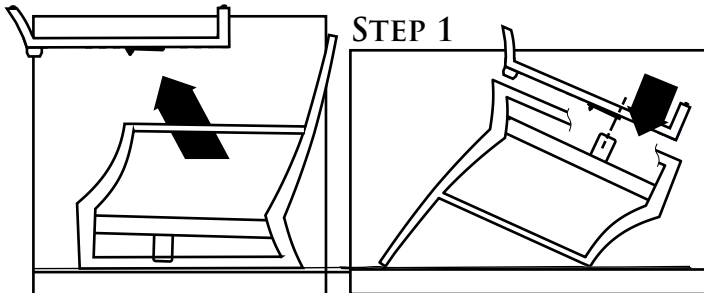

PARTS INCLUDED:

- 1 Chair Seat
- 1 Chair Base

TOOLS REQUIRED:

- 1 Socket Wrench
- 1 Adjustable Wrench.

STEP 1 : Fiberglass pads are attached to the Chair Base on the Support Bar. Remove the hardware from the end of the Fiberglass Pads and turn the chair over onto a non-abrasive surface.

STEP 2 : Two persons required. Position the chair base over the chair seat and align the pads so that the unattached end points toward the front of the chair.

STEP 3 : Attach the Chair Base to the Chair Seat by way of the Fiberglass Pads as illustrated below in Step 3. Attach the two components using: 2 Nuts, 2 Lock Washers, 2 Washers, 1 Aluminum plate, 2 washers onto 2 bolts and repeat for each of the 3 Fiberglass Pads.