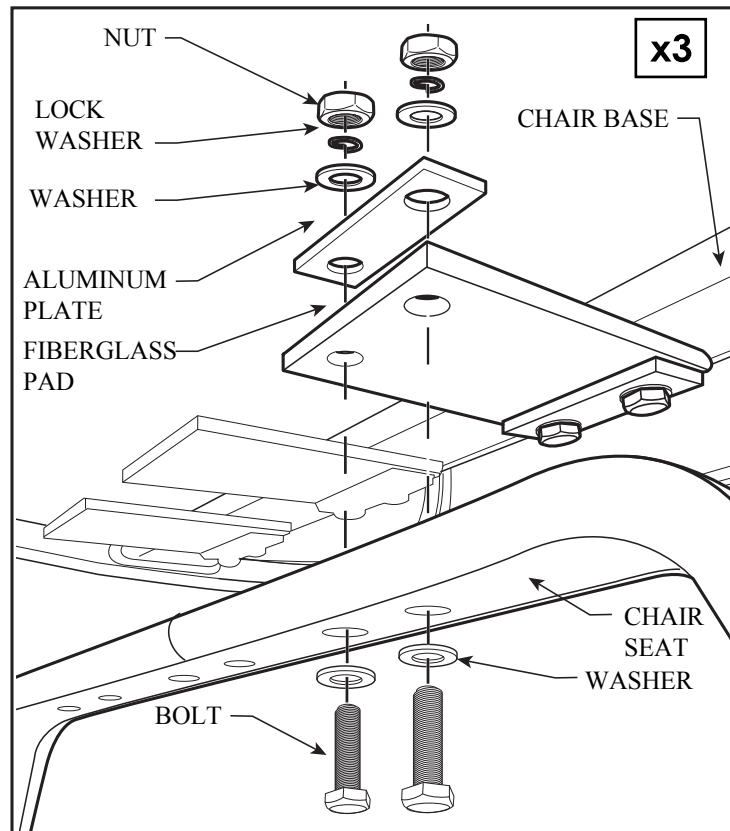

PARTS INCLUDED:

- 1 Chair Seat
- 1 Chair Base

TOOLS REQUIRED:

- 1 Socket Wrench
- 1 Adjustable Wrench.

STEP 1 : Fiberglass pads are attached to the Chair Base on the Support Bar. Remove the hardware from the end of the Fiberglass Pads and turn the chair over onto a non-abrasive surface.

STEP 2 : Two persons required. Position the chair base over the chair seat and align the pads so that the unattached end points toward the front of the chair.

STEP 3 : Attach the Chair Base to the Chair Seat by way of the Fiberglass Pads as illustrated below in Step 3. Attach the two components using: 2 Nuts, 2 Lock Washers, 2 Washers, 1 Aluminum plate, 2 washers onto 2 bolts and repeat for each of the 3 Fiberglass Pads.

STEP 1

STEP 2

STEP 3

**ROMANCE / VENICE / SAVANNAH
SPRING LOUNGE CHAIR ASSEMBLY INSTRUCTIONS**

Hardware Included:

- 12 - Stainless Steel Bolts
- 6 - Aluminum Plates
- 24 - Stainless Steel Washers
- 12 - Stainless Steel Lock Washers
- 12 - Stainless Steel Nuts
- 3 - Fiberglass Pads