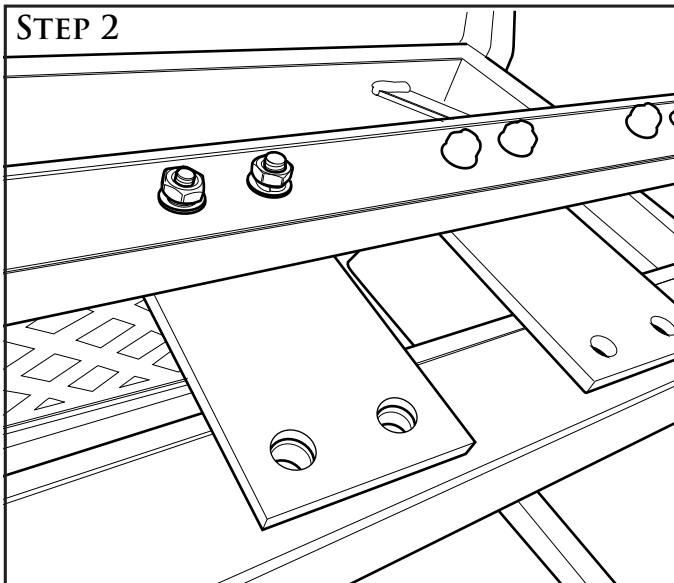

LATTICE / OXFORD / PROVANCE / SOMERSET
 SPRING LOUNGE CHAIR ASSEMBLY INSTRUCTIONS

HARDWARE INCLUDED:

- 12 - Stainless Steel Bolts
- 6 - Aluminum Plates
- 24 - Stainless Steel Washers
- 12 - Stainless Steel Lock Washers
- 12 - Stainless Steel Nuts
- 3 - Fiberglass Pads

PARTS INCLUDED:

- 1 Chair Seat
- 1 Chair Base

TOOLS REQUIRED:

- 1 Socket Wrench
- 1 Adjustable Wrench.

STEP 1 : Fiberglass pads are attached to the Chair Base on the Support Bar. Remove the hardware from the end of the Fiberglass Pads and turn the chair over onto a non-abrasive surface.

STEP 2 : Two persons required. Position the chair base over the chair seat and align the pads so that the unattached end points toward the front of the chair.

STEP 3 : Attach the Chair Base to the Chair Seat by way of the Fiberglass Pads as illustrated below in Step 3. Attach the two components using: 2 Nuts, 2 Lock Washers, 2 Washers, 1 Aluminum plate, 2 washers onto 2 bolts and repeat for each of the 3 Fiberglass Pads.

STEP 1

STEP 2

STEP 3

**ROMANCE / VENICE / SAVANNAH
SPRING LOUNGE CHAIR ASSEMBLY INSTRUCTIONS**

Hardware Included:

- 12 - Stainless Steel Bolts
- 6 - Aluminum Plates
- 24 - Stainless Steel Washers
- 12 - Stainless Steel Lock Washers
- 12 - Stainless Steel Nuts
- 3 - Fiberglass Pads