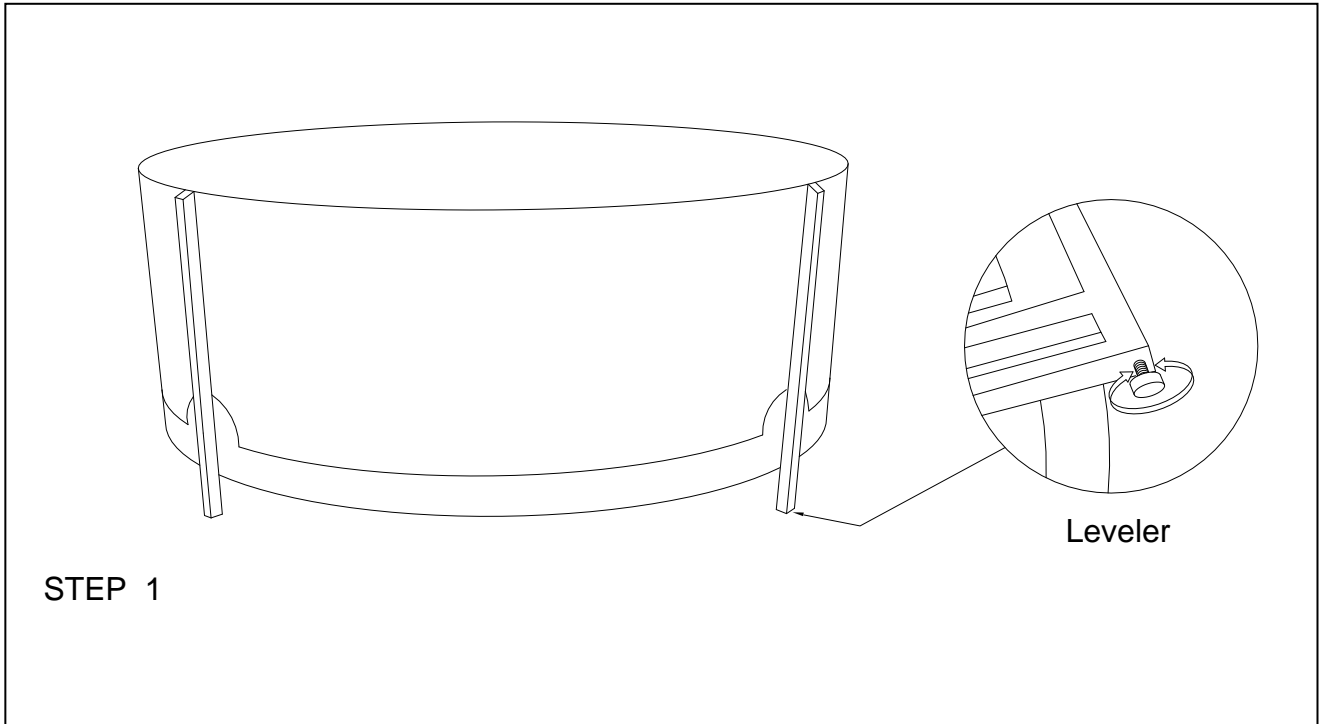

CLIFTON COFFEE TABLE ASSEMBLY INSTRUCTION

PARTS:

CLIFTON COFFEE TABLE ASSEMBLY INSTRUCTION

- If the floor is uneven adjust the levelers located at the underside of the Leg, to do this lift Up the side that need to be elevated to provide access to the levelers, turn the leveler until adequate contact with the floor.