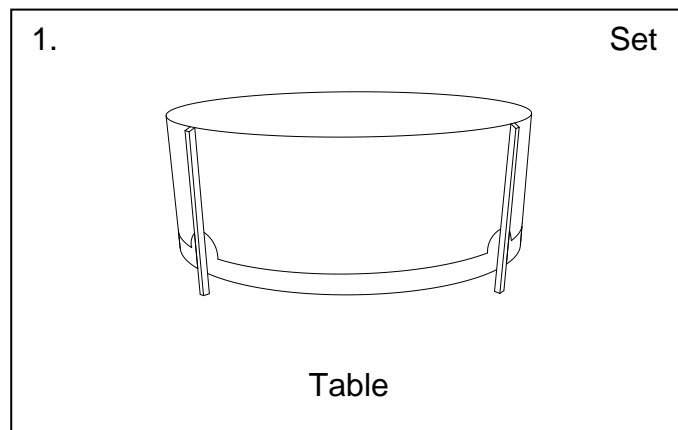

CLIFTON COFFEE TABLE ASSEMBLY INSTRUCTION

PARTS:

CLIFTON COFFEE TABLE ASSEMBLY INSTRUCTION

- If the floor is uneven adjust the levelers located at the underside of the Leg, to do this lift Up the side that need to be elevated to provide access to the levelers, turn the leveler until adequate contact with the floor.