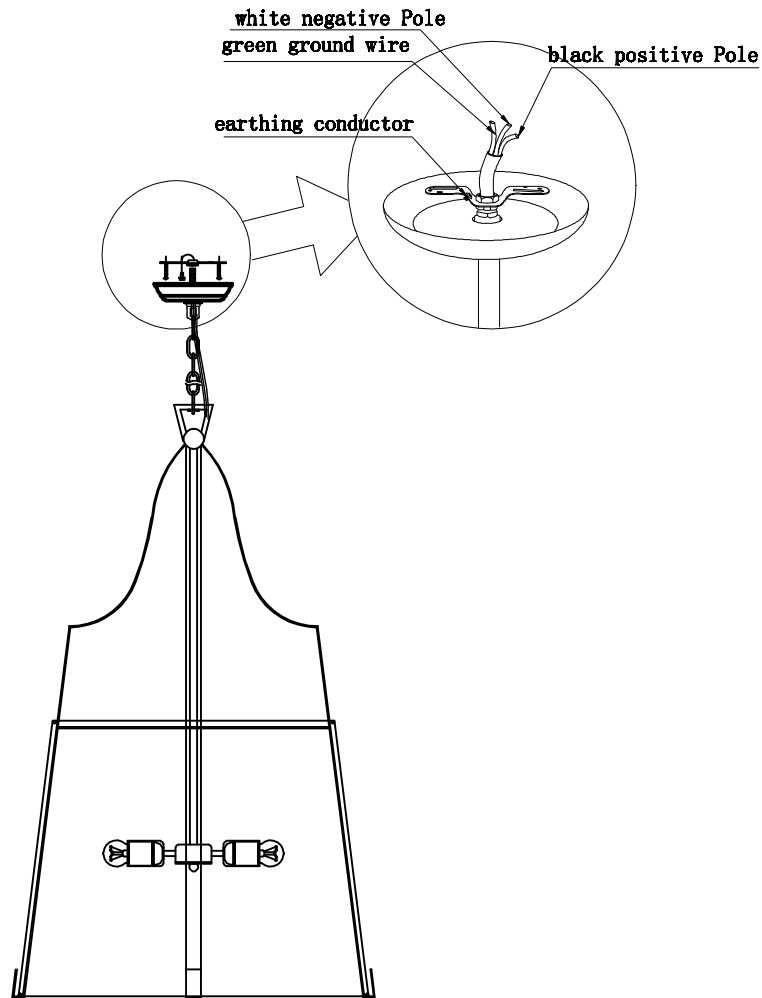

ASSEMBLY INSTRUCTIONS

Arbella Pendant
SCH-166000

Thread wire through chain every 3 links as shown.

ASSEMBLY INSTRUCTIONS

Arbella Pendant
SCH-166000

Thread wire through chain every 3 links as shown.