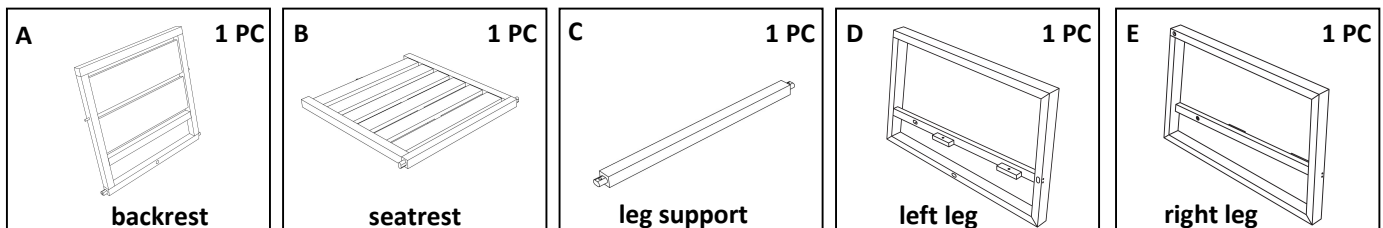

S U M M E R *SC* C L A S S I C S

AVONDALE LOUNGE

ASSEMBLY INSTRUCTION

HARDWARE INCLUDE :

1. 1 – teak dowel L
2. 6 – teak dowel S
3. 2 – bolts L
4. 6 – bolts S
5. 8 - washers
6. 4 – wood plug

PARTS INCLUDE :

- A. 1 – Backrest
- B. 1 – Seatrest
- C. 1 – Leg support
- D. 1 – Left Leg
- E. 1 – Right Leg

TOOLS REQUIRED :

1. – Hammer (Rubber) - by customer
2. – Allen Key - provided
3. – Sanding for smooth edge - provided

PARTS :

HARDWARES :

TOOLS REQUIRED :