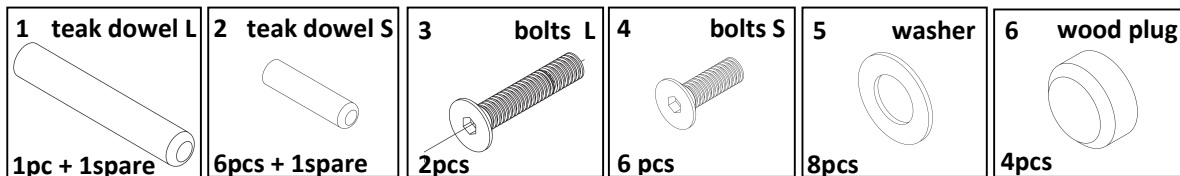

HARDWARES :