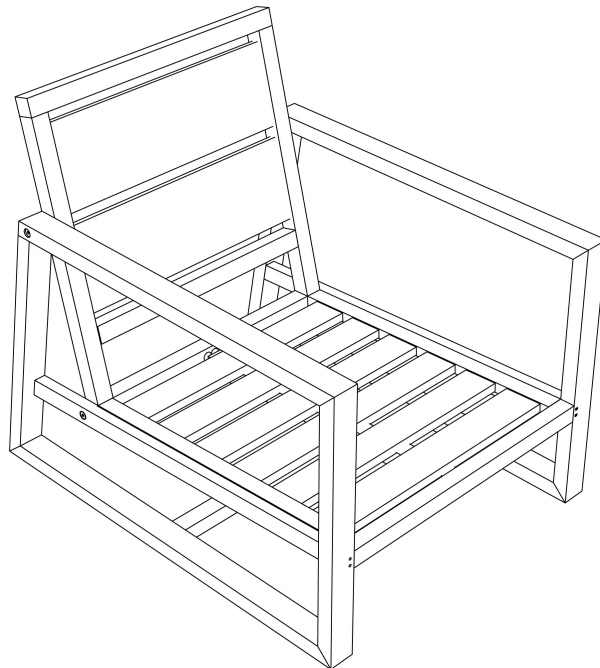

S U M M E R *SC* C L A S S I C S

AVONDALE LOUNGE

ASSEMBLY INSTRUCTION

HARDWARE INCLUDE :

1. 1 – teak dowel L
2. 6 – teak dowel S
3. 2 – bolts L
4. 6 – bolts S
5. 8 - washers
6. 4 – wood plug

PARTS INCLUDE :

- A. 1 – Backrest
- B. 1 – Seatrest
- C. 1 – Leg support
- D. 1 – Left Leg
- E. 1 – Right Leg

TOOLS REQUIRED :

1. – Hammer (Rubber) - by customer
2. – Allen Key - provided
3. – Sanding for smooth edge - provided