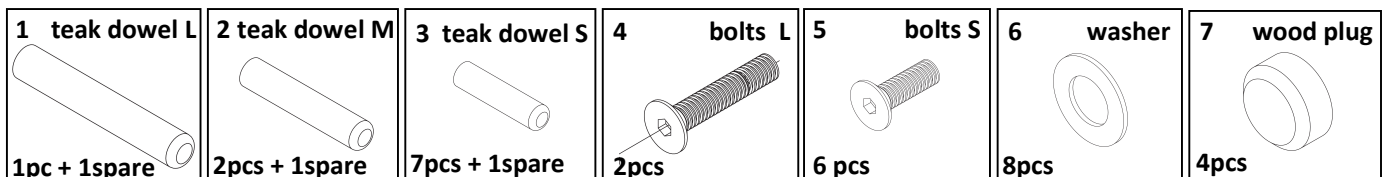

HARDWARES :