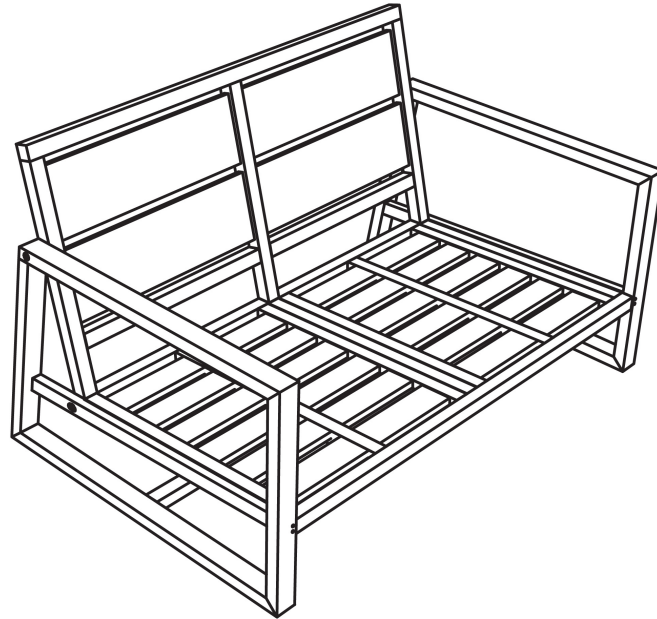

S U M M E R *S* C L A S S I C S

AVONDALE SOFA

ASSEMBLY INSTRUCTION

HARDWARE INCLUDE :

1. 1 – teak dowel L
2. 2 – teak dowel M
3. 7 – teak dowel S
4. 2 – bolts L
5. 6 – bolts S
6. 8 - washers
7. 4 – wood plug

PARTS INCLUDE :

- A. 1 – Backrest
- B. 1 – Seatrest
- C. 1 – Leg support
- D. 1 – Left Leg
- E. 1 – Right Leg

TOOLS REQUIRED :

1. – Hammer (Rubber) - by customer
2. – Allen Key - provided
3. – Sanding for smooth edge - provided