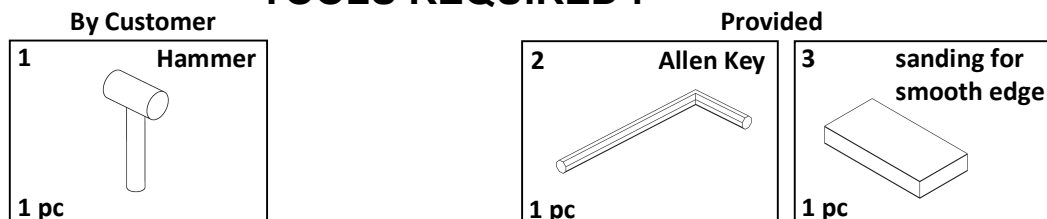

TOOLS REQUIRED :