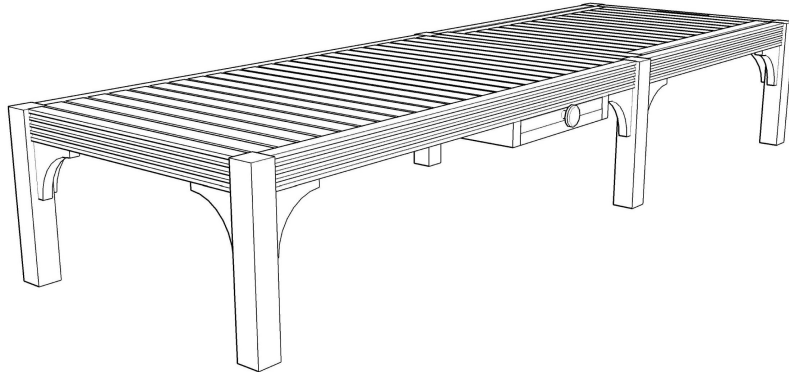

SUMMER *SC* CLASSICS

CLUB CHAISE

ASSEMBLY INSTRUCTION

HARDWARE INCLUDE :

1. 1 – handle
2. 1 – washer

PARTS INCLUDE :

- A. 1 – Chaise

PARTS :

HARDWARES :

SUMMER *SC* CLASSICS

CLUB CHAISE

ASSEMBLY INSTRUCTION