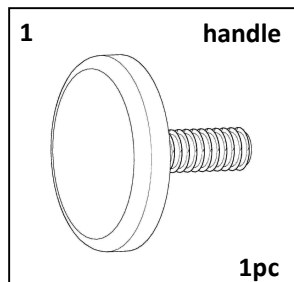

HARDWARES :