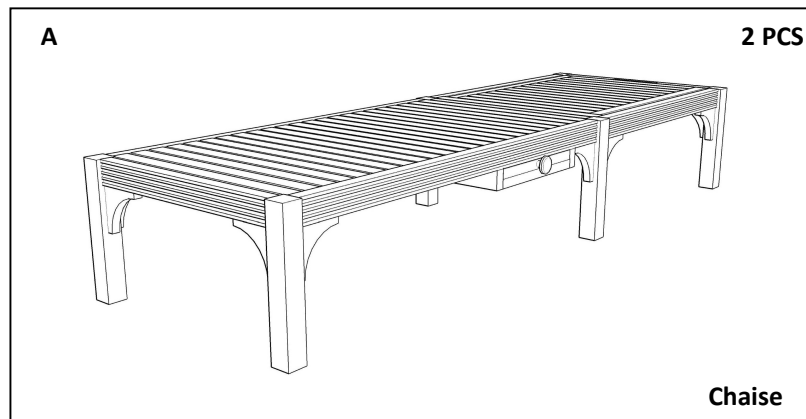

SUMMER *SC* CLASSICS

CLUB CHAISE

ASSEMBLY INSTRUCTION

HARDWARE INCLUDE :

1. 1 – handle
2. 1 – washer

PARTS INCLUDE :

- A. 1 – Chaise

PARTS :

HARDWARES :

SUMMER *SC* CLASSICS

CLUB CHAISE

ASSEMBLY INSTRUCTION