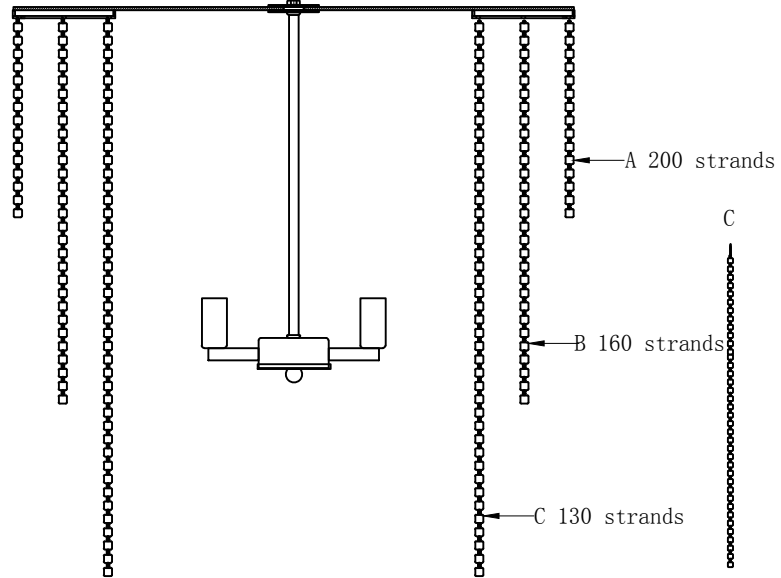

ASSEMBLY INSTRUCTIONS

Etienne Chandelier

SCH-151790

- (1) Attach beads as shown.
- (2) Thread wire through chain every 3 links.

white negative Pole
green ground wire

black positive Pole

earthing conductor

ASSEMBLY INSTRUCTIONS

Etienne Chandelier

SCH-151790

- (1) Attach beads as shown.
- (2) Thread wire through chain every 3 links.

white negative Pole
green ground wire

black positive Pole

earthing conductor