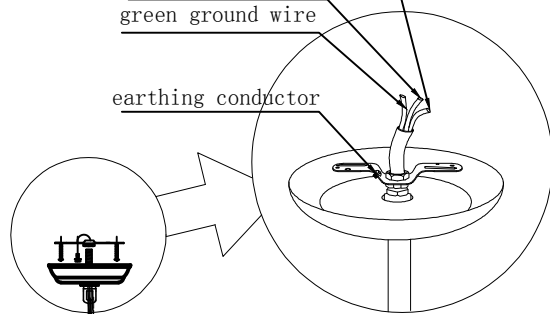

ASSEMBLY INSTRUCTIONS

Etienne Chandelier

SCH-151790

- (1) Attach beads as shown.
- (2) Thread wire through chain every 3 links.

white negative Pole
green ground wire

black positive Pole

earthing conductor

ASSEMBLY INSTRUCTIONS

Etienne Chandelier

SCH-151790

- (1) Attach beads as shown.
- (2) Thread wire through chain every 3 links.

white negative Pole
green ground wire

black positive Pole

earthing conductor