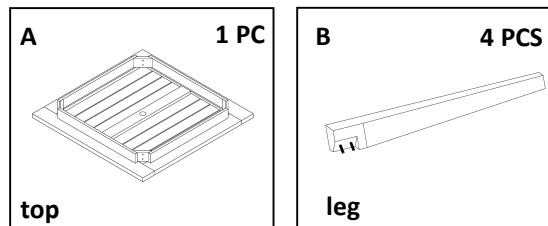

SUMMER *SC* CLASSICS

FARM TABLE SQUARE ASSEMBLY INSTRUCTION

HARDWARE INCLUDE :

1. 8 – washer
2. 8 – nuts

PARTS INCLUDE :

- A. 1 – Top
- B. 4 – Leg

TOOLS REQUIRED :

1. – Spanner - provided

PARTS :

HARDWARES :

TOOLS REQUIRED :

Provided

SUMMER *SC* CLASSICS

FARM TABLE SQUARE ASSEMBLY INSTRUCTION

2 person needed to assemble. Place TOP on flat floor , place leg hanger bolt to bracket.

Secure the legs with washers & nuts using spanner.