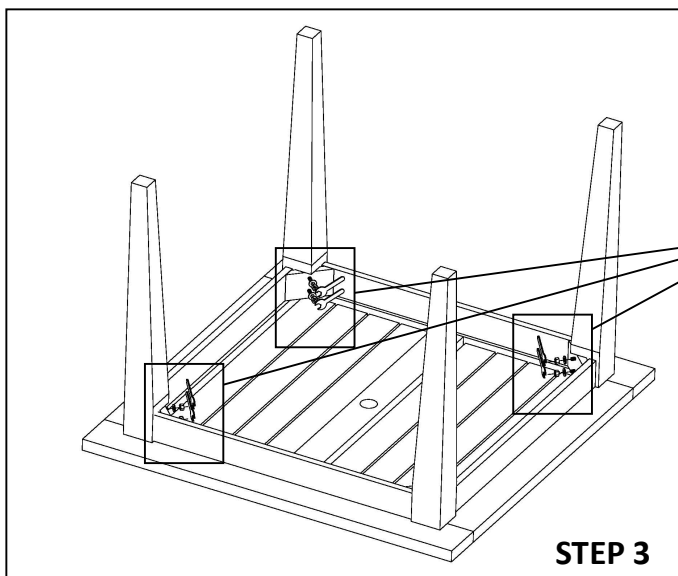

SUMMER *SC* CLASSICS

FARM TABLE SQUARE ASSEMBLY INSTRUCTION

HARDWARE INCLUDE :

1. 8 – washer
2. 8 – nuts

PARTS INCLUDE :

- A. 1 – Top
- B. 4 – Leg

TOOLS REQUIRED :

1. – Spanner - provided

PARTS :

HARDWARES :

TOOLS REQUIRED :

Provided

SUMMER *SC* CLASSICS

FARM TABLE SQUARE ASSEMBLY INSTRUCTION

2 person needed to assemble. Place TOP on flat floor , place leg hanger bolt to bracket.

Secure the legs with washers & nuts using spanner.