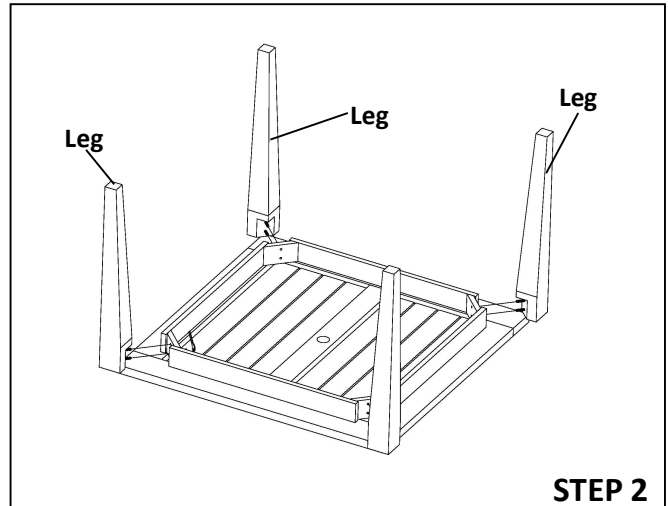

SUMMER *SC* CLASSICS

FARM TABLE SQUARE ASSEMBLY INSTRUCTION

HARDWARE INCLUDE :

1. 8 – washer
2. 8 – nuts

PARTS INCLUDE :

- A. 1 – Top
- B. 4 – Leg

TOOLS REQUIRED :

1. – Spanner - provided

PARTS :

HARDWARES :

TOOLS REQUIRED :

Provided

SUMMER *SC* CLASSICS

FARM TABLE SQUARE ASSEMBLY INSTRUCTION

2 person needed to assemble. Place TOP on flat floor , place leg hanger bolt to bracket.

Secure the legs with washers & nuts using spanner.