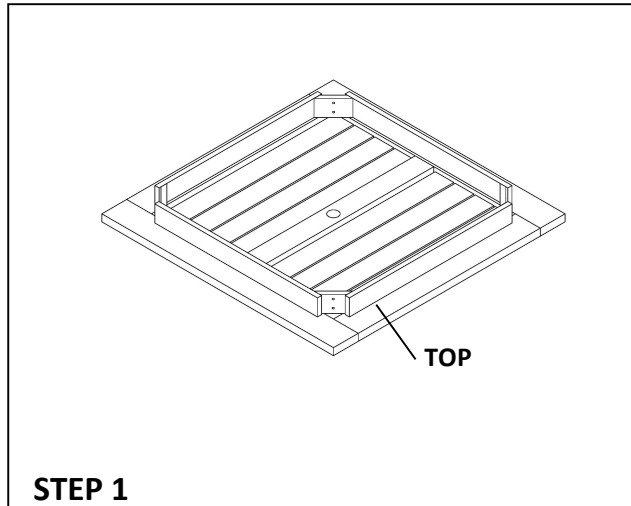

PARTS :

HARDWARES :

TOOLS REQUIRED :

Provided

SUMMER *SC* CLASSICS

FARM TABLE SQUARE ASSEMBLY INSTRUCTION

2 person needed to assemble. Place TOP on flat floor , place leg hanger bolt to bracket.

Secure the legs with washers & nuts using spanner.