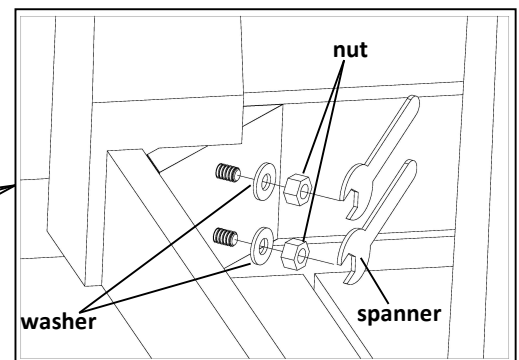

SUMMER *SC* CLASSICS

FARM TABLE SQUARE ASSEMBLY INSTRUCTION

HARDWARE INCLUDE :

1. 8 – washer
2. 8 – nuts

PARTS INCLUDE :

- A. 1 – Top
- B. 4 – Leg

TOOLS REQUIRED :

1. – Spanner - provided

PARTS :

HARDWARES :

TOOLS REQUIRED :

Provided

SUMMER *SC* CLASSICS

FARM TABLE SQUARE ASSEMBLY INSTRUCTION

2 person needed to assemble. Place TOP on flat floor , place leg hanger bolt to bracket.

Secure the legs with washers & nuts using spanner.