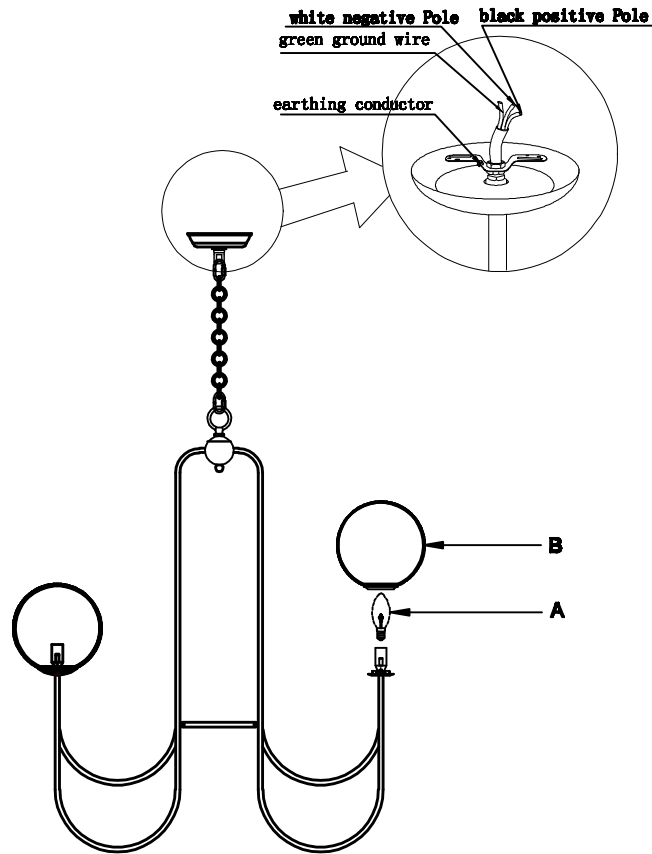

### ASSEMBLY INSTRUCTIONS

Granville Chandelier - Globe  
SCH-175019

- (1) Insert Bulb (A) , NOT INCLUDED, into Socket.
- (2) Screw Glass Shade (B) tightly.
- (3) Thread wire through chain every 3 links.