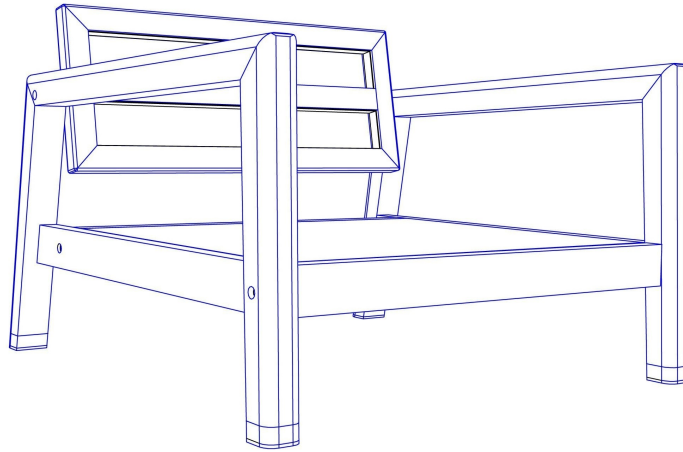

SUMMER *SC* CLASSICS

MONTEREY LOUNGE CHAIR ASSEMBLY INSTRUCTION

HARDWARE INCLUDE :

1. 8 – bolts M (35mm)
2. 4 – bolts L (50mm)
3. 6 – wood plug

PARTS INCLUDE :

- A. 1 – Backrest
- B. 1 – Seatrest
- C. 1 – Left armrest
- D. 1 – Right armrest
- E. 1 – Sling

TOOLS REQUIRED :

1. – Allen Key - provided