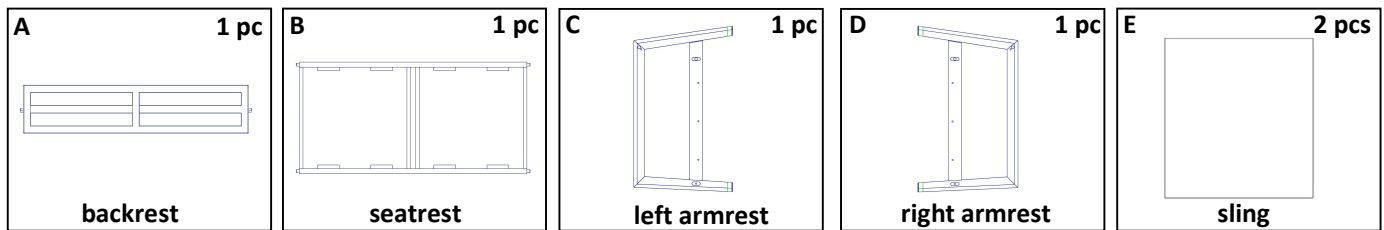

SUMMER CLASSICS

MONTEREY SOFA ASSEMBLY INSTRUCTION

HARDWARE INCLUDE :

1. 8 – bolts M (35mm)
2. 4 – bolts L (50mm)
3. 6 – wood plug

PARTS INCLUDE :

- A. 1 – Backrest
- B. 1 – Seatrest
- C. 1 – Left armrest
- D. 1 – Right armrest
- E. 2 – Sling

TOOLS REQUIRED :

1. – Allen Key - provided

PARTS :

HARDWARES :

TOOLS REQUIRED :