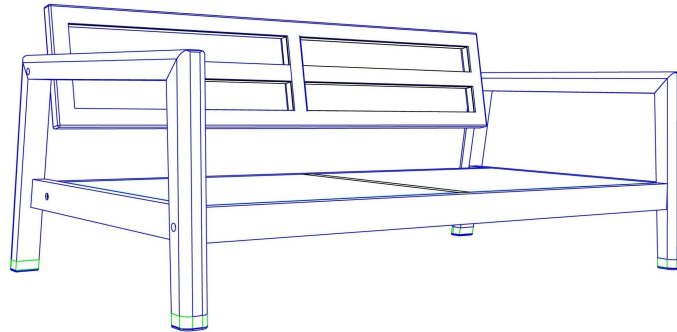

SUMMER CLASSICS

MONTEREY SOFA ASSEMBLY INSTRUCTION

HARDWARE INCLUDE :

1. 8 – bolts M (35mm)
2. 4 – bolts L (50mm)
3. 6 – wood plug

PARTS INCLUDE :

- A. 1 – Backrest
- B. 1 – Seatrest
- C. 1 – Left armrest
- D. 1 – Right armrest
- E. 2 – Sling

TOOLS REQUIRED :

1. – Allen Key - provided

PARTS :

HARDWARES :

TOOLS REQUIRED :

SUMMER *SC* CLASSICS

MONTEREY SOFA

ASSEMBLY INSTRUCTION