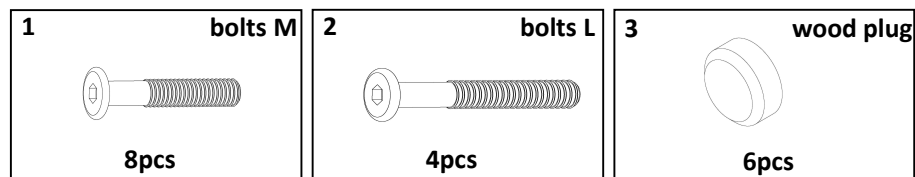

SUMMER CLASSICS

MONTEREY SOFA ASSEMBLY INSTRUCTION

HARDWARE INCLUDE :

1. 8 – bolts M (35mm)
2. 4 – bolts L (50mm)
3. 6 – wood plug

PARTS INCLUDE :

- A. 1 – Backrest
- B. 1 – Seatrest
- C. 1 – Left armrest
- D. 1 – Right armrest
- E. 2 – Sling

TOOLS REQUIRED :

1. – Allen Key - provided

PARTS :

HARDWARES :

TOOLS REQUIRED :

SUMMER *SC* CLASSICS

MONTEREY SOFA

ASSEMBLY INSTRUCTION