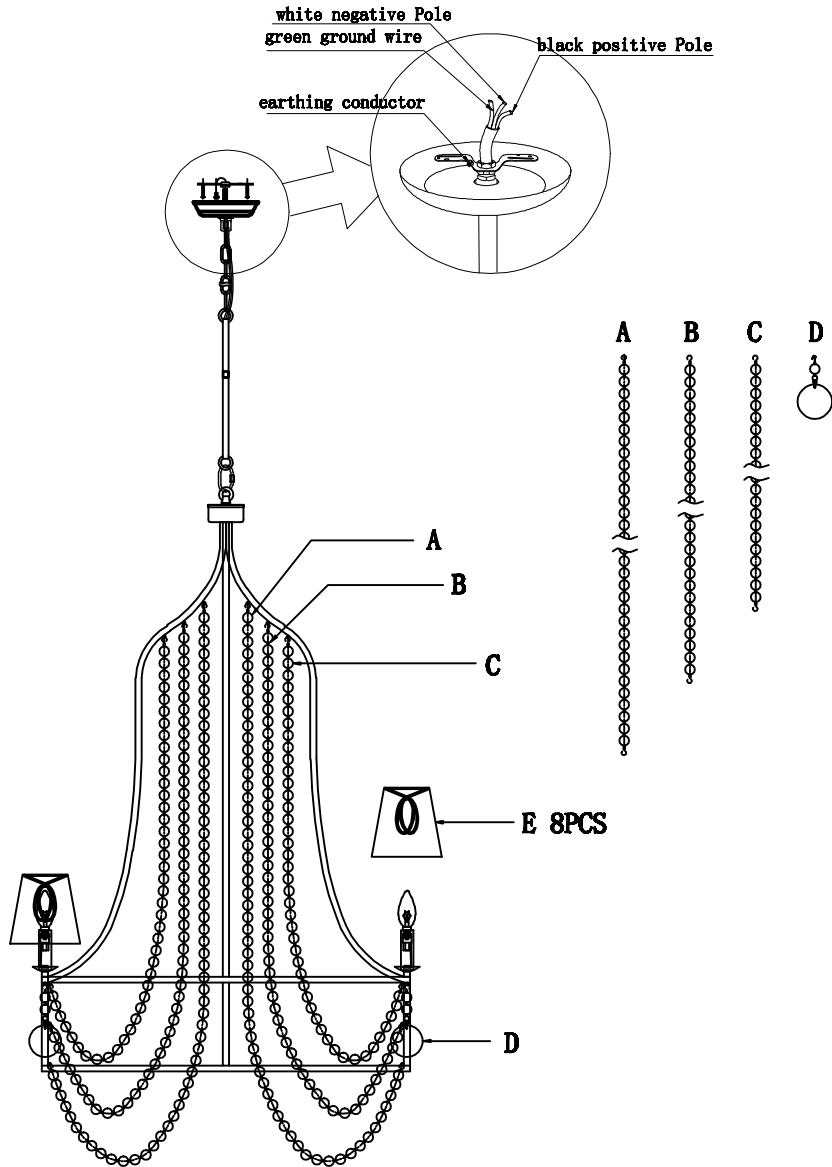

# ASSEMBLY INSTRUCTIONS

Neville Chandelier  
SCH-166010

- (1) Attach drops and shades as shown.
- (2) Thread wire through chain every 3 links as shown.