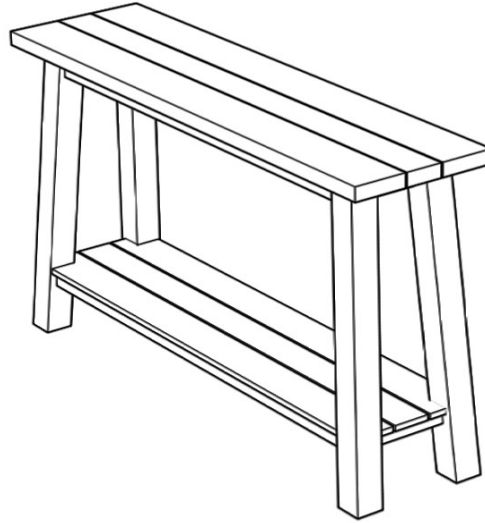

SUMMER *SC* CLASSICS

PAIGE CONSOLE TABLE ASSEMBLY INSTRUCTION

HARDWARE INCLUDE :

1. 8 – Bolt

PARTS INCLUDE :

- 1 – Top
- 1 – Shelf
- 1 – Right Leg
- 1 – Left Leg

TOOLS REQUIRED :

1. – Allen Key - provided

PARTS :

HARDWARES :

TOOLS REQUIRED :

Provided

SUMMER CLASSICS

PAIGE CONSOLE TABLE ASSEMBLY INSTRUCTION