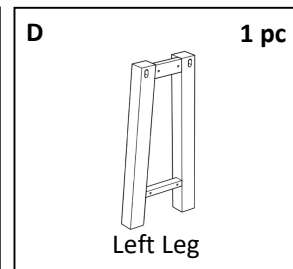

SUMMER *SC* CLASSICS

PAIGE CONSOLE TABLE ASSEMBLY INSTRUCTION

HARDWARE INCLUDE :

1. 8 – Bolt

PARTS INCLUDE :

1. 1 – Top
2. 1 – Shelf
3. 1 – Right Leg
4. 1 – Left Leg

TOOLS REQUIRED :

1. – Allen Key - provided

PARTS :

HARDWARES :

TOOLS REQUIRED :

Provided