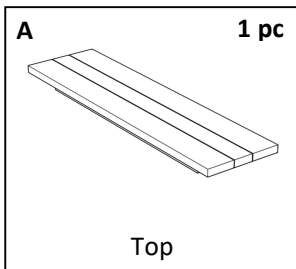

SUMMER *SC* CLASSICS

PAIGE CONSOLE TABLE ASSEMBLY INSTRUCTION

HARDWARE INCLUDE :

1. 8 – Bolt

PARTS INCLUDE :

1. 1 – Top
2. 1 – Shelf
3. 1 – Right Leg
4. 1 – Left Leg

TOOLS REQUIRED :

1. – Allen Key - provided

PARTS :

HARDWARES :

TOOLS REQUIRED :

Provided