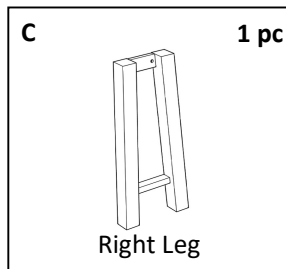

SUMMER *SC* CLASSICS

PAIGE CONSOLE TABLE ASSEMBLY INSTRUCTION

HARDWARE INCLUDE :

1. 8 – Bolt

PARTS INCLUDE :

1. 1 – Top
2. 1 – Shelf
3. 1 – Right Leg
4. 1 – Left Leg

TOOLS REQUIRED :

1. – Allen Key - provided

PARTS :

HARDWARES :

TOOLS REQUIRED :

Provided