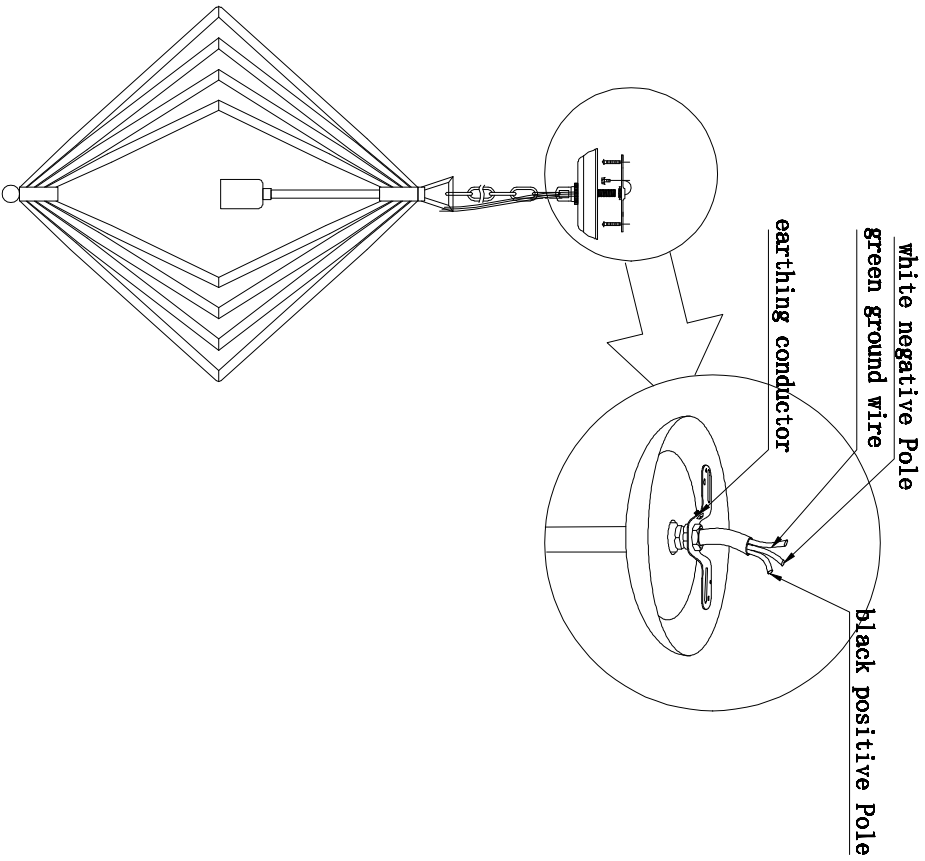

**ASSEMBLY INSTRUCTIONS**  
Spart Pendant  
SCH-169045

(1) Thread wire through chain every 3 links as shown.

**ASSEMBLY INSTRUCTIONS**  
Spart Pendant  
SCH-169045

(1) Thread wire through chain every 3 links as shown.