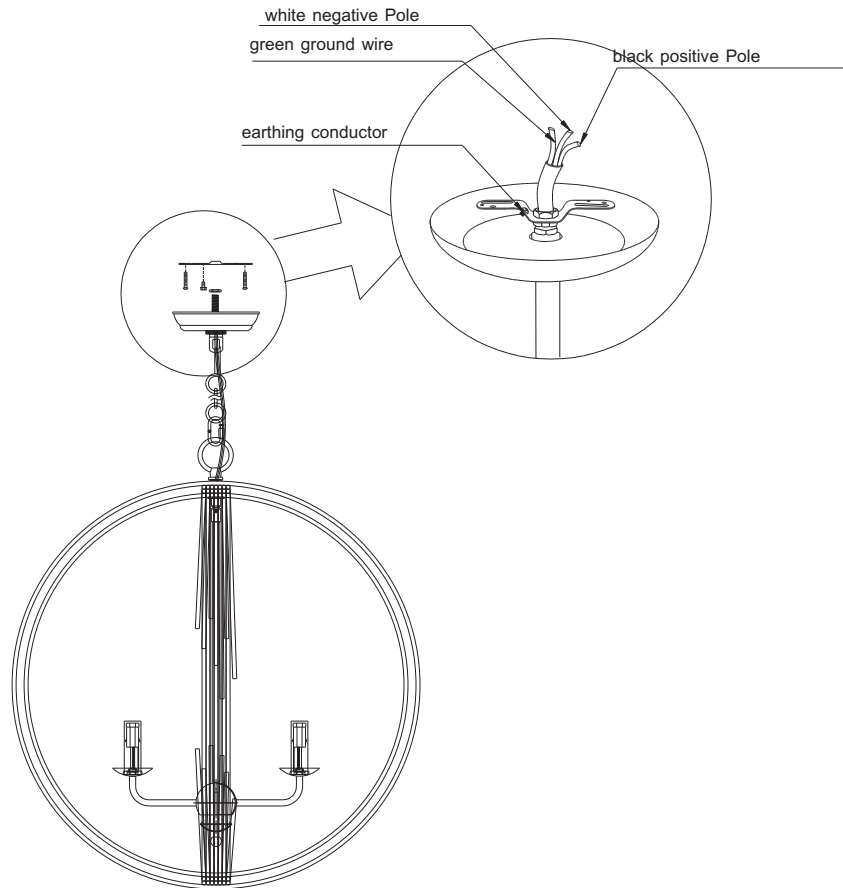

ASSEMBLY INSTRUCTIONS

Sperry Chandelier - Bronze

SCH-168025

(1) Thread wire through chain every 3 links

ASSEMBLY INSTRUCTIONS

Sperry Chandelier - Bronze

SCH-168025

(1) Thread wire through chain every 3 links