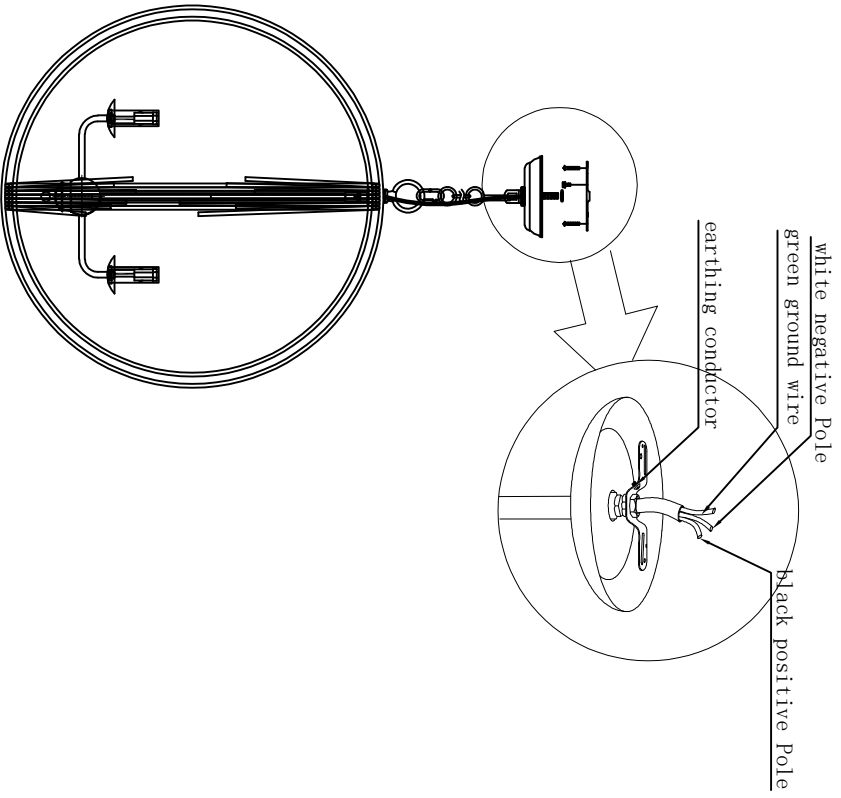

ASSEMBLY INSTRUCTIONS
Sperry Chandelier – Antique Vintage Gold
SCH-168030

(1) Thread wire through chain every 3 links

ASSEMBLY INSTRUCTIONS
Sperry Chandelier – Antique Vintage Gold
SCH-168030

(1) Thread wire through chain every 3 links