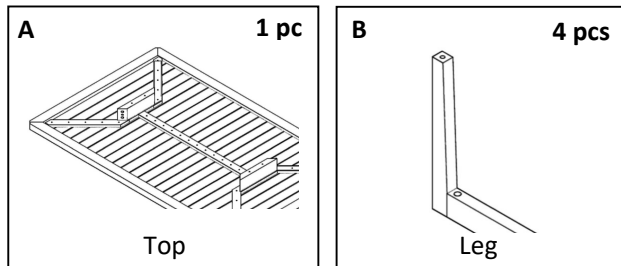

**WOODLAWN COFFEE TABLE  
ASSEMBLY INSTRUCTION**

**HARDWARE INCLUDE :**

- 1. 12 – Bolt

**PARTS INCLUDE :**

- A. 1 – Top
- B. 4 – Leg

**TOOLS REQUIRED :**

- 1. – Allen Key - Provided

**PARTS :**