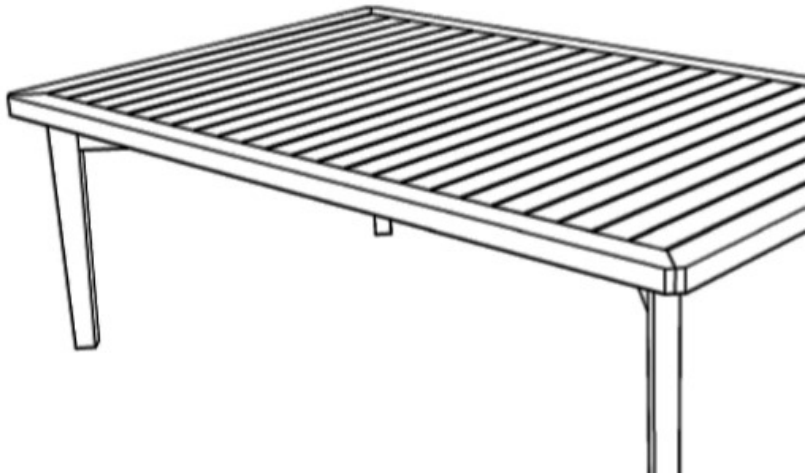

**WOODLAWN COFFEE TABLE  
ASSEMBLY INSTRUCTION**

**HARDWARE INCLUDE :**

- 1. 12 – Bolt

**PARTS INCLUDE :**

- A. 1 – Top
- B. 4 – Leg

**TOOLS REQUIRED :**

- 1. – Allen Key - Provided

**PARTS :**