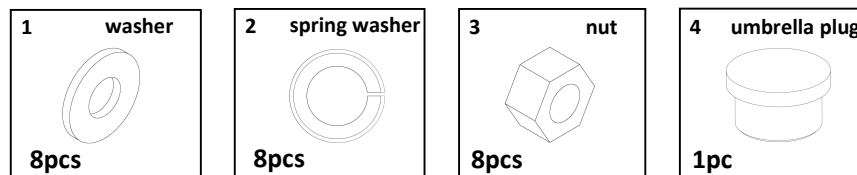

HARDWARES :

TOOLS REQUIRED :

Provided