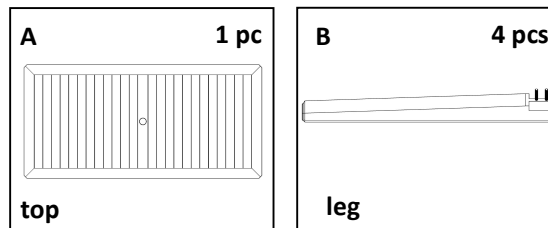

SUMMER *SC* CLASSICS

WOODLAWN DINING TABLE ASSEMBLY INSTRUCTION

HARDWARE INCLUDE :

1. 8 – washer
2. 8 – spring washer
3. 8 – nuts
4. 1 – umbrella plug

PARTS INCLUDE :

- A. 1 – Top
- B. 4 – Leg

TOOLS REQUIRED :

1. – Spanner - provided

PARTS :

HARDWARES :

TOOLS REQUIRED :

Provided